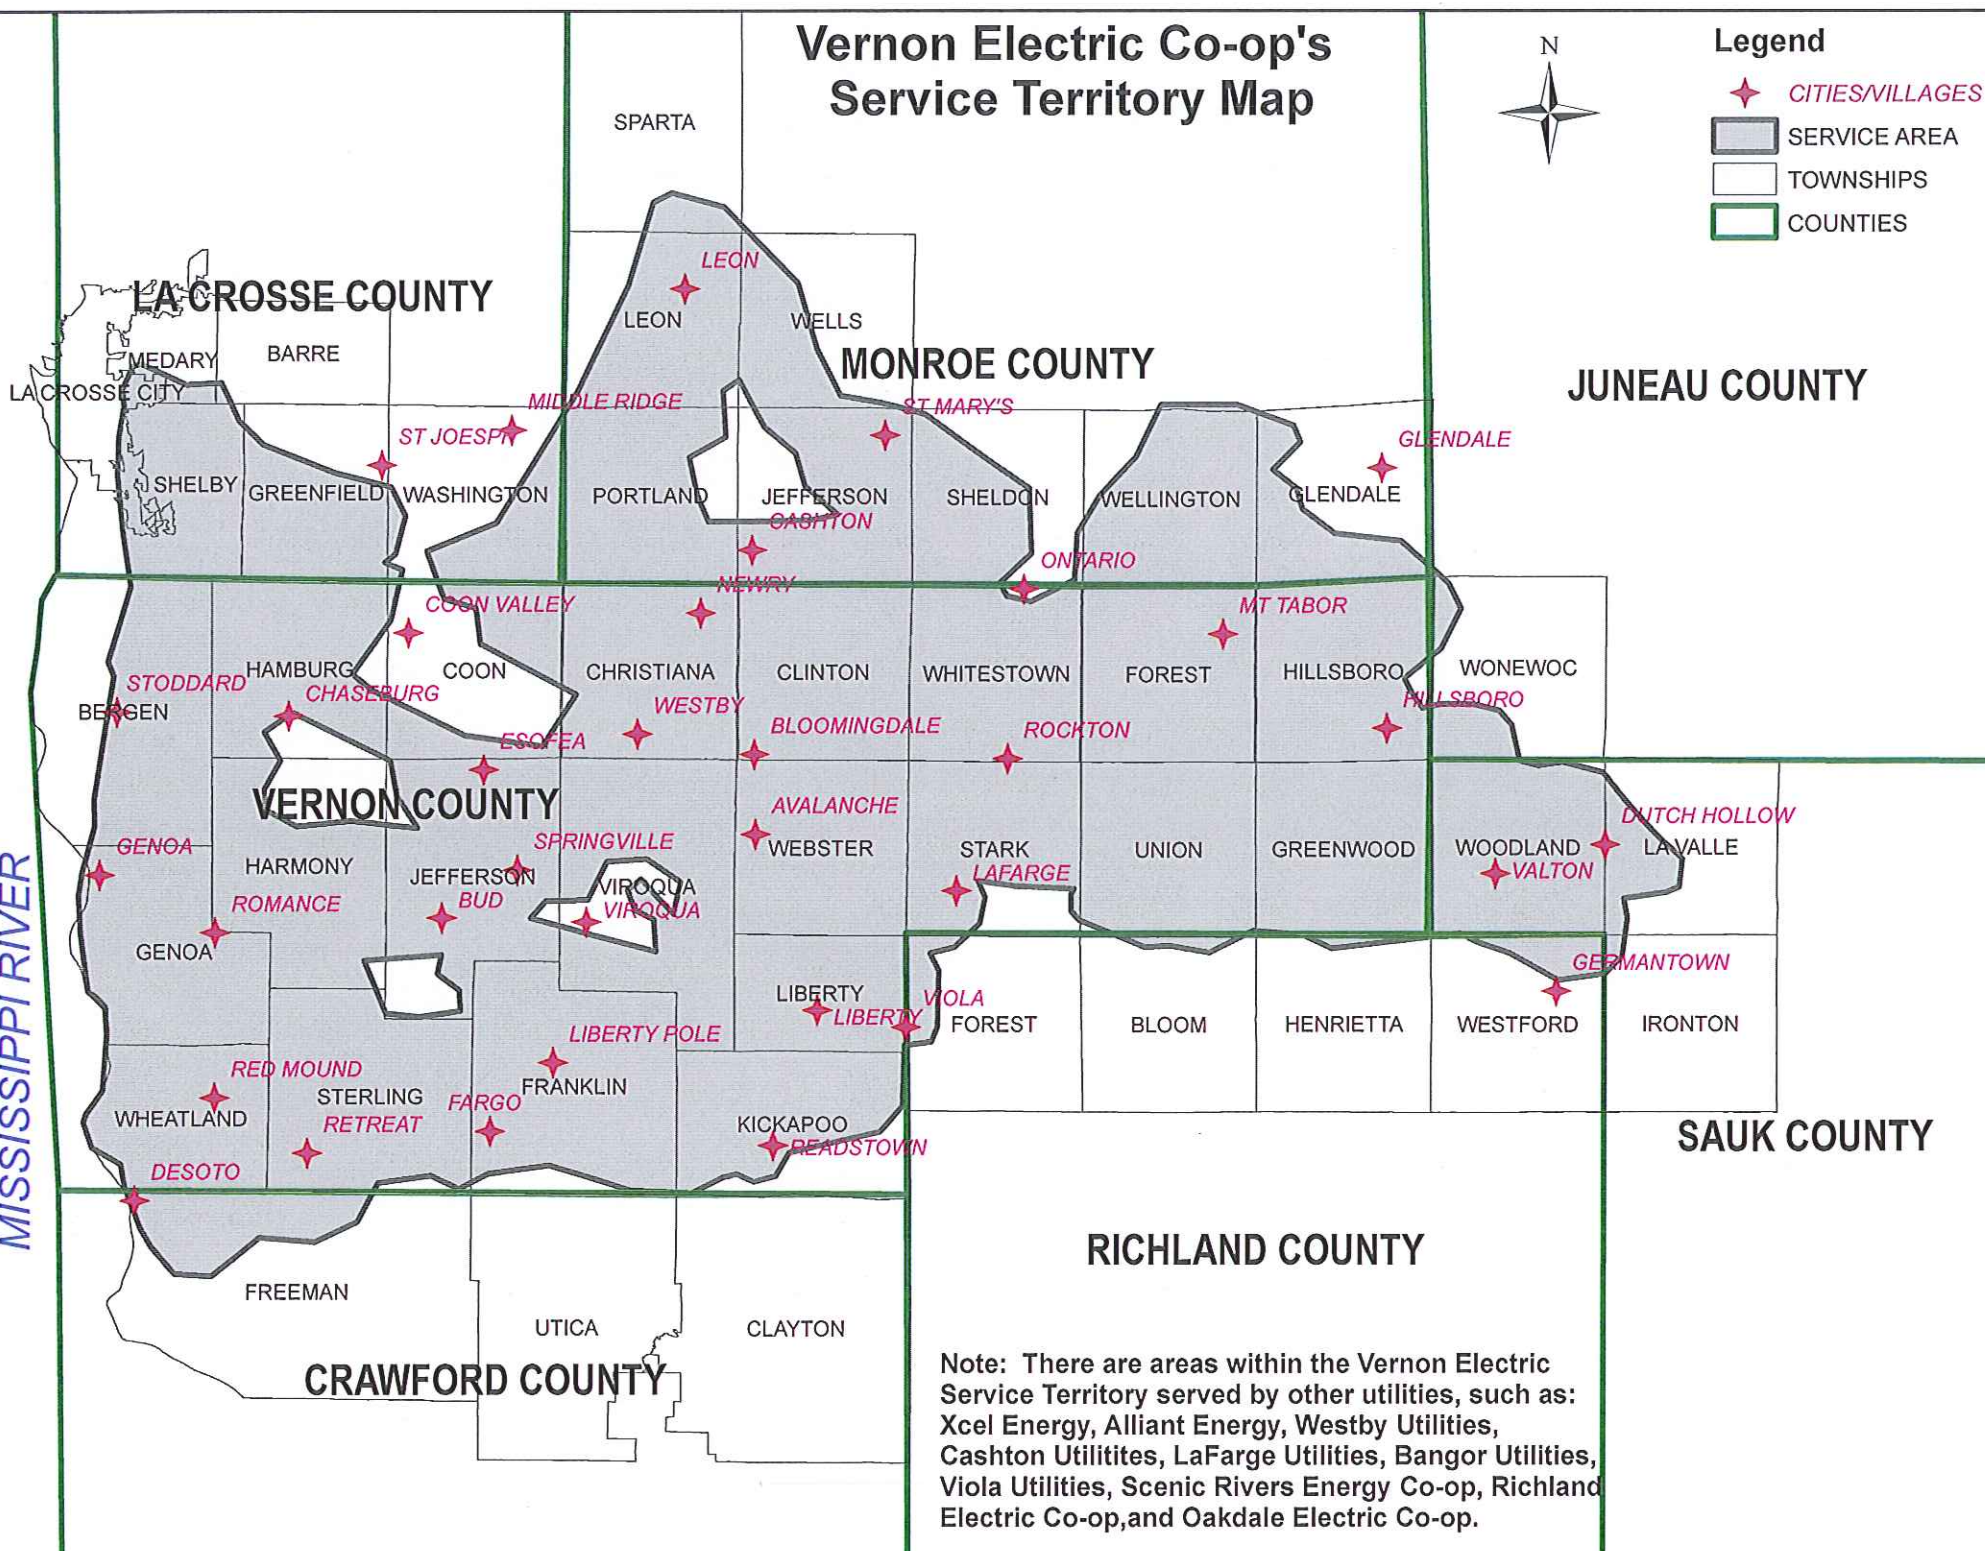

Vernon Electric Co-op's Service Territory Map

Legend

- ★ CITIES/VILLAGES
- SERVICE AREA
- TOWNSHIPS
- COUNTIES

Note: There are areas within the Vernon Electric Service Territory served by other utilities, such as: Xcel Energy, Alliant Energy, Westby Utilities, Cashton Utilities, LaFarge Utilities, Bangor Utilities, Viola Utilities, Scenic Rivers Energy Co-op, Richland Electric Co-op, and Oakdale Electric Co-op.